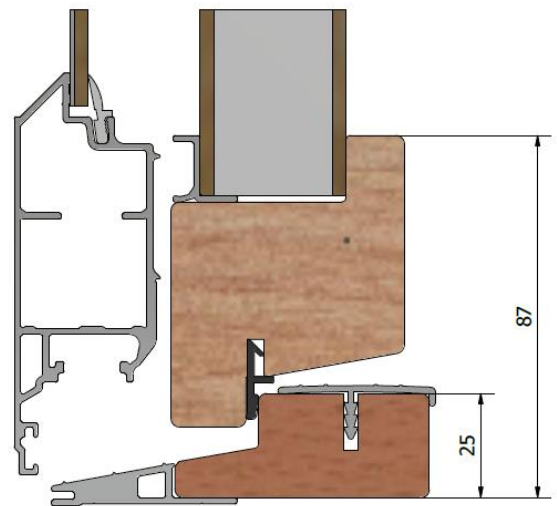

Haga LUD1003

Outward opening door, tripple glazed

Product Facts

With insulated panel

Fully glazed

With sash transom

Frame depth (mm)	100
Sound reduction R_w (dB)	33 - 38
U-value (W/m^2K)	1,0 - 1,3
Surface finish	Optional RAL or NCS
Weep holes	Visible
Opening	Outwards
Hinges	Aluminium. Adjustable horizontally and vertically